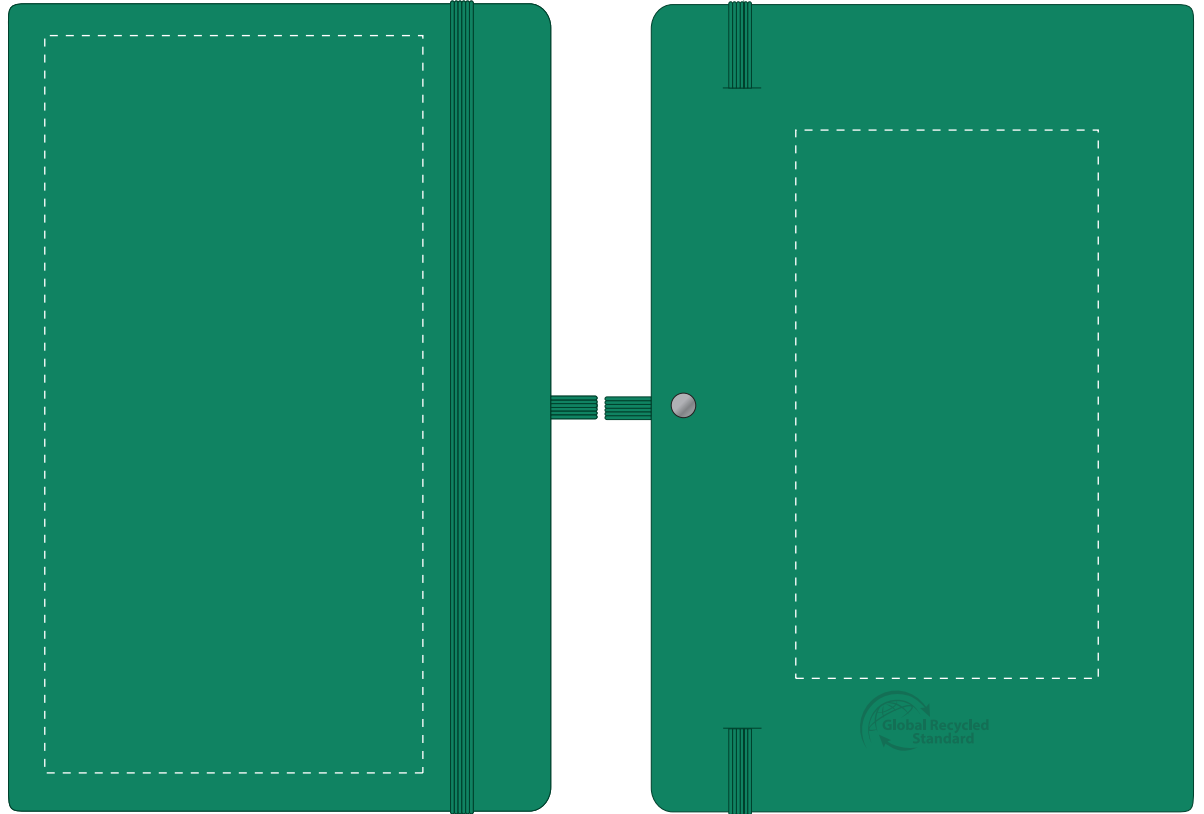

Your Ref:	Quantity:	Product Code: QS2345
Our Ref:	Version: 1	Product Colour: DARK GREEN

PRINTING CONCERNS:**PRODUCT INFO: DUE TO THE NATURE OF THE PRODUCT THE PRINT POSITION MAY VARY BY 2 - 3 MM**

We stock this item in the following colours

**PANTONE REFERENCE(S)**

- Colour 1
- Colour 1
- Colour 1
- Colour 1

ARTWORK SCALE 50%

- CENTRED TO PRINT AREA
- CENTRED TO NOTEBOOK

The dashed line is to demonstrate print area and will not appear on your printed item**PLEASE NOTE:**

To proceed, please approve visual via the online system.

ARTWORK SCALE 100%
Max print area: 195mm x 100mm

ARTWORK SCALE 100%
Max print area: 145mm x 80mm